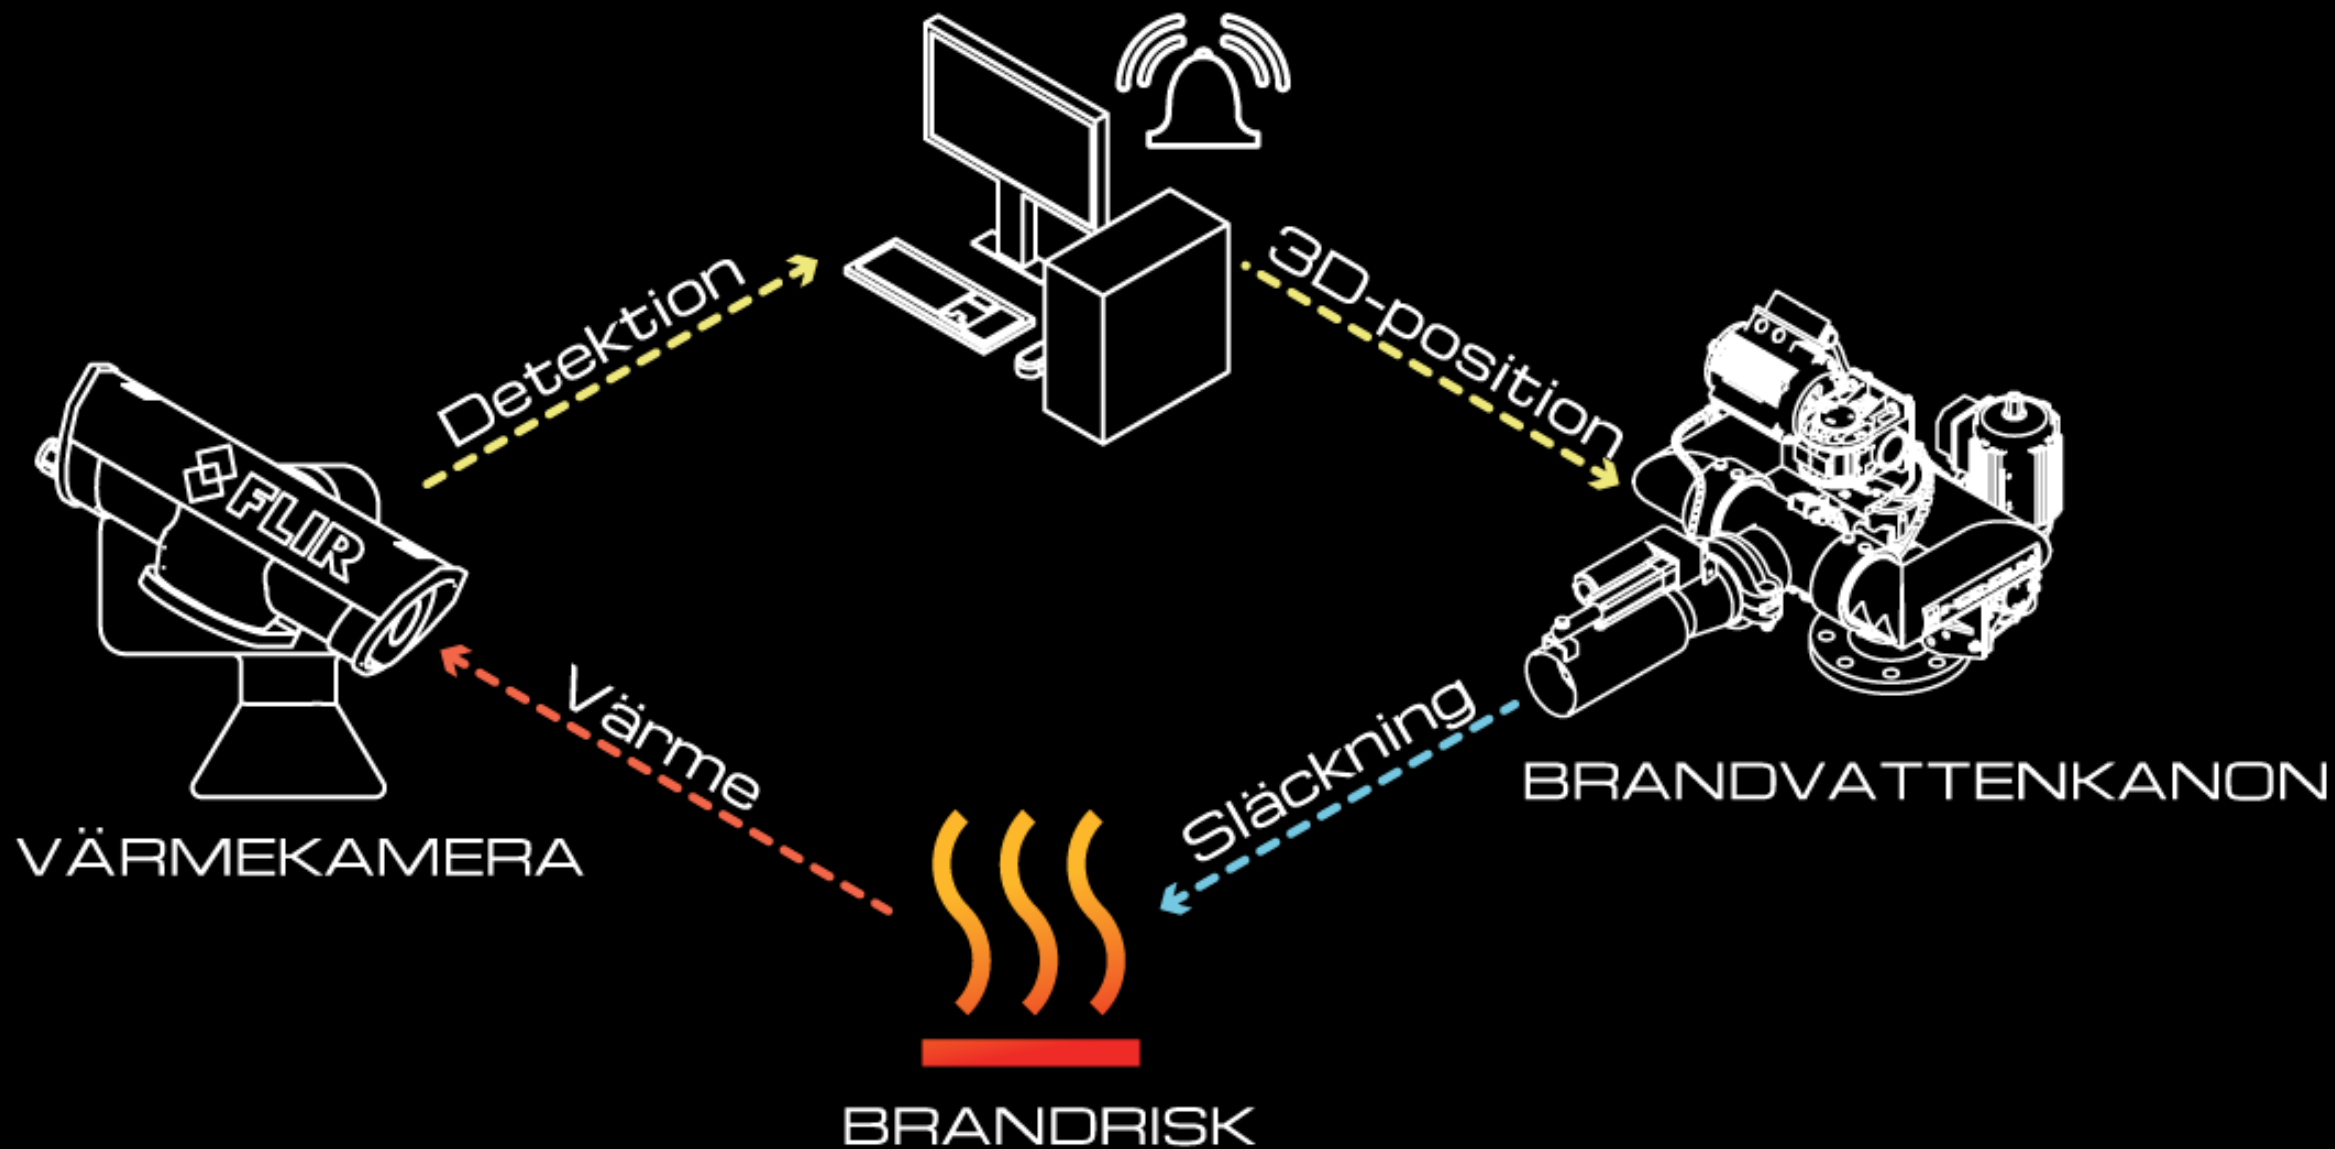

FBI's most wanted

- Benny Wallén aka Benny Benknäckaren
- Potentially very dangerous
- May carry weapons or hot beverages

ANALYS OCH STYRNING

IR-kamera med
Brandvattenkanon
som samverkar

A wide-angle photograph of a large industrial facility. A prominent yellow overhead crane spans across the upper part of the frame. Below it, a concrete platform with metal railings is visible. Several workers in high-visibility vests are positioned on the platform. In the center, a yellow mechanical gripper is suspended from the crane. The background features large, light-colored panels or walls. The lighting is bright and even.