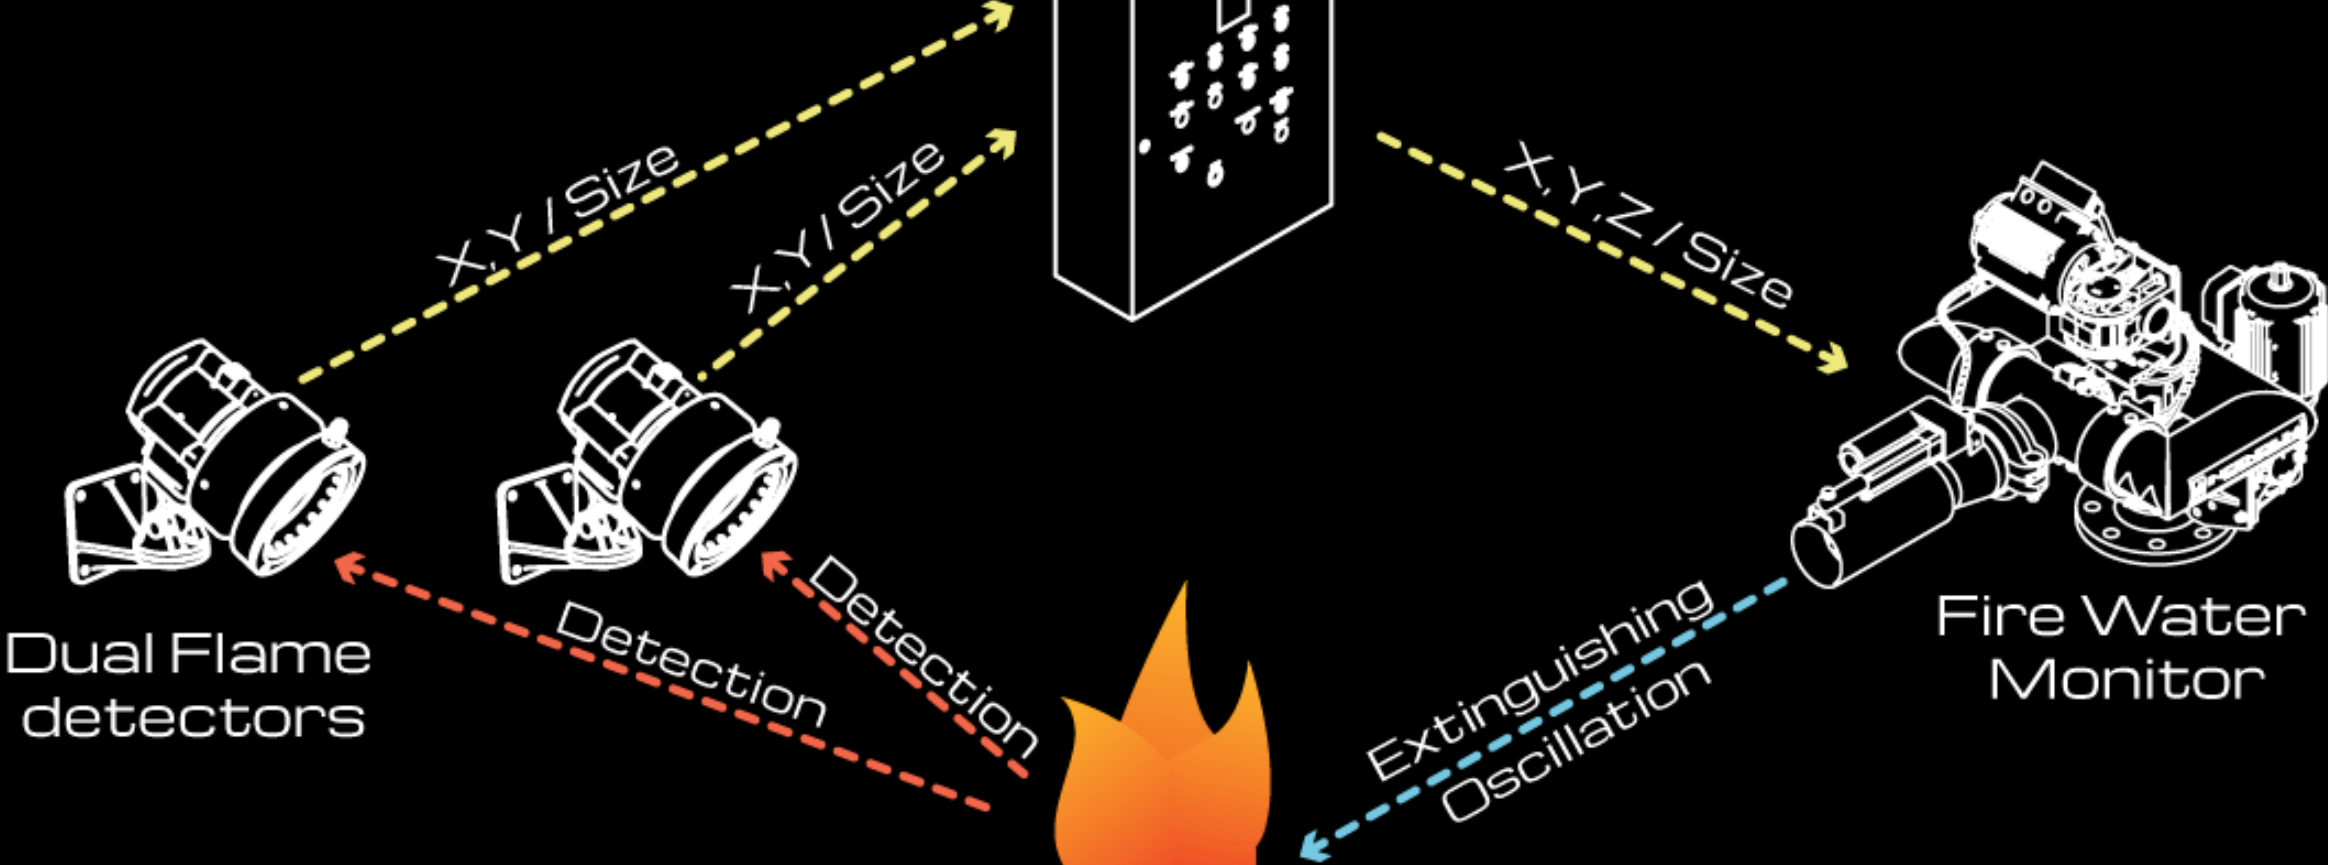

FBI's most wanted

- Benny Wallén aka Benny Benknäckaren
- Potentially very dangerous
- May carry weapons or hot beverages

ANALYS OCH STYRNING

IR-kamera med
Brandvattenkanon
som samverkar

A wide-angle photograph of a large industrial facility. A prominent yellow overhead crane spans across the upper part of the frame. Below it, a concrete platform with metal railings is visible. Several workers in high-visibility vests are positioned on the platform. In the center, a yellow mechanical gripper is suspended from the crane. The background features large, light-colored panels or walls. The lighting is bright and even.

X, Y, Z / Size

Detection

Detection

Extinguishing
Oscillation

Teknikutvecklingen fortsätter,
systemen blir billigare och mer
effektiva

AI integreras för att sortera bort
felkällor

Andra applikationer där denna typ
av släcksystem blir intressanta