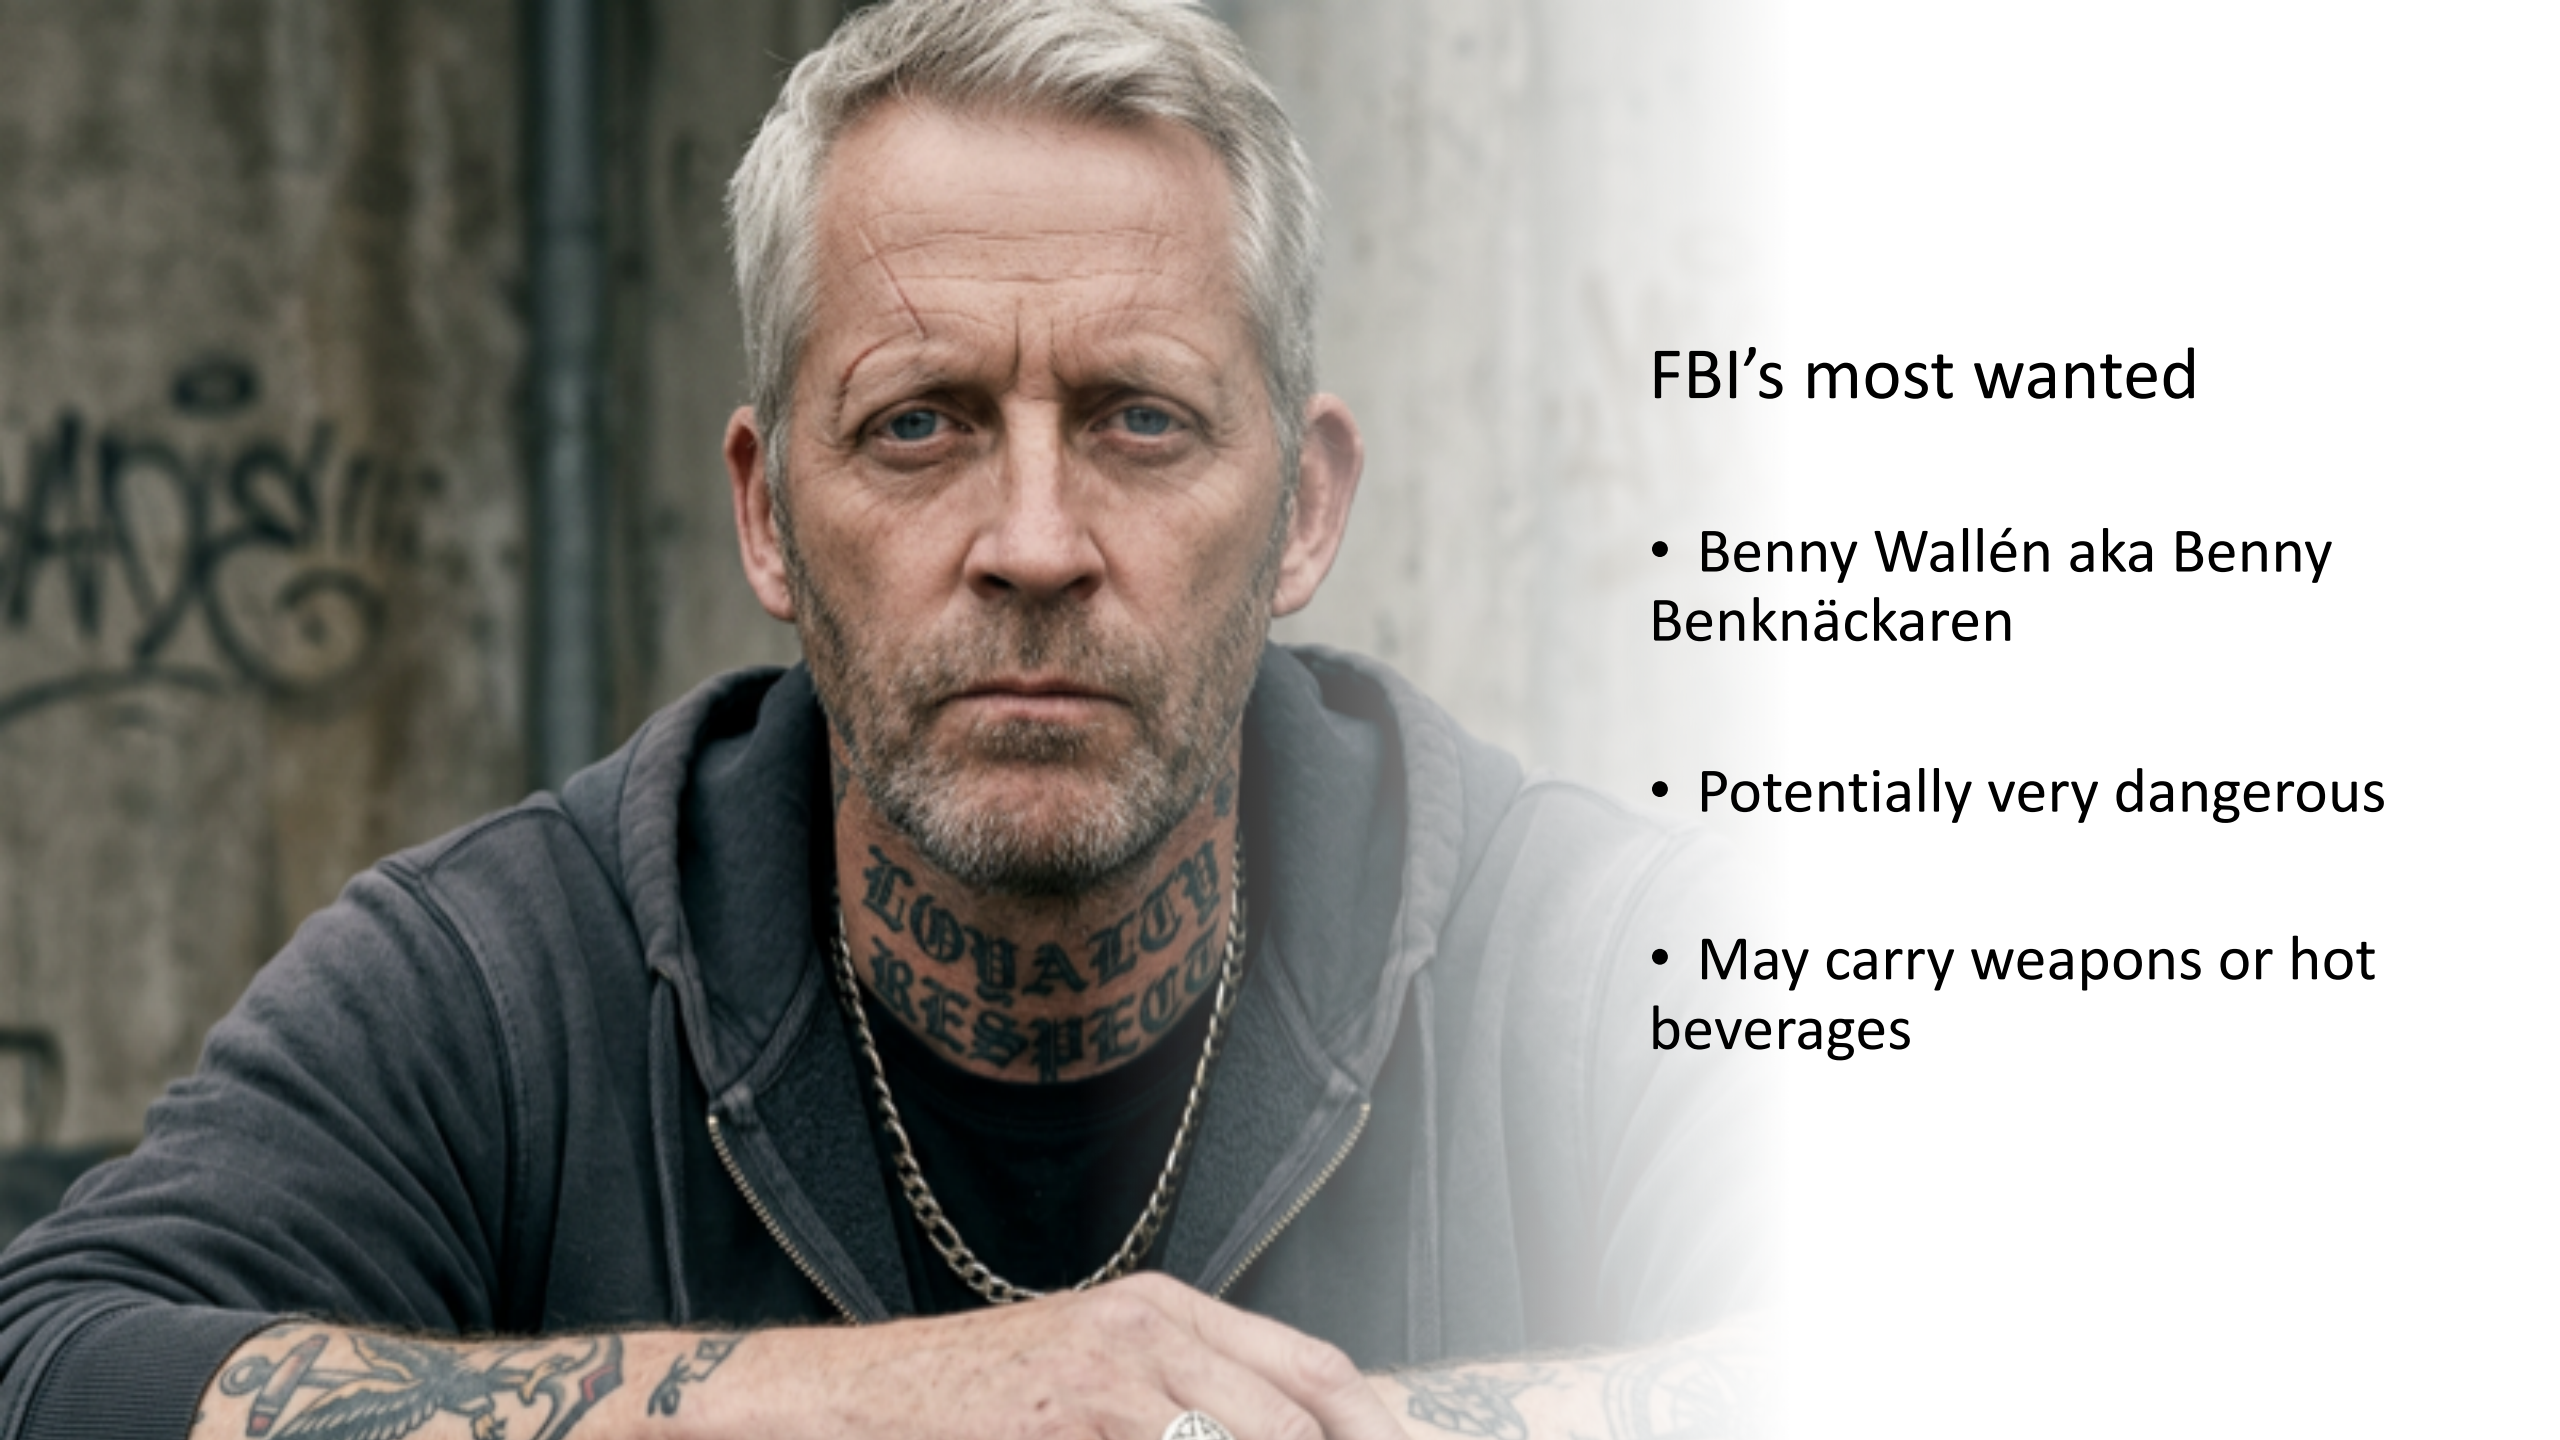

FBI's most wanted

- Benny Wallén aka Benny Benknäckaren
- Potentially very dangerous
- May carry weapons or hot beverages

ANALYS OCH STYRNING

IR-kamera med
Brandvattenkanon
som samverkar

A wide-angle photograph of a large industrial facility. A prominent yellow overhead crane spans across the upper part of the frame. Below it, a concrete platform with metal railings is visible. Several workers in high-visibility vests are positioned on the platform. In the center, a yellow mechanical gripper is suspended from the crane. The background features large, light-colored panels or walls. The lighting is bright and even.