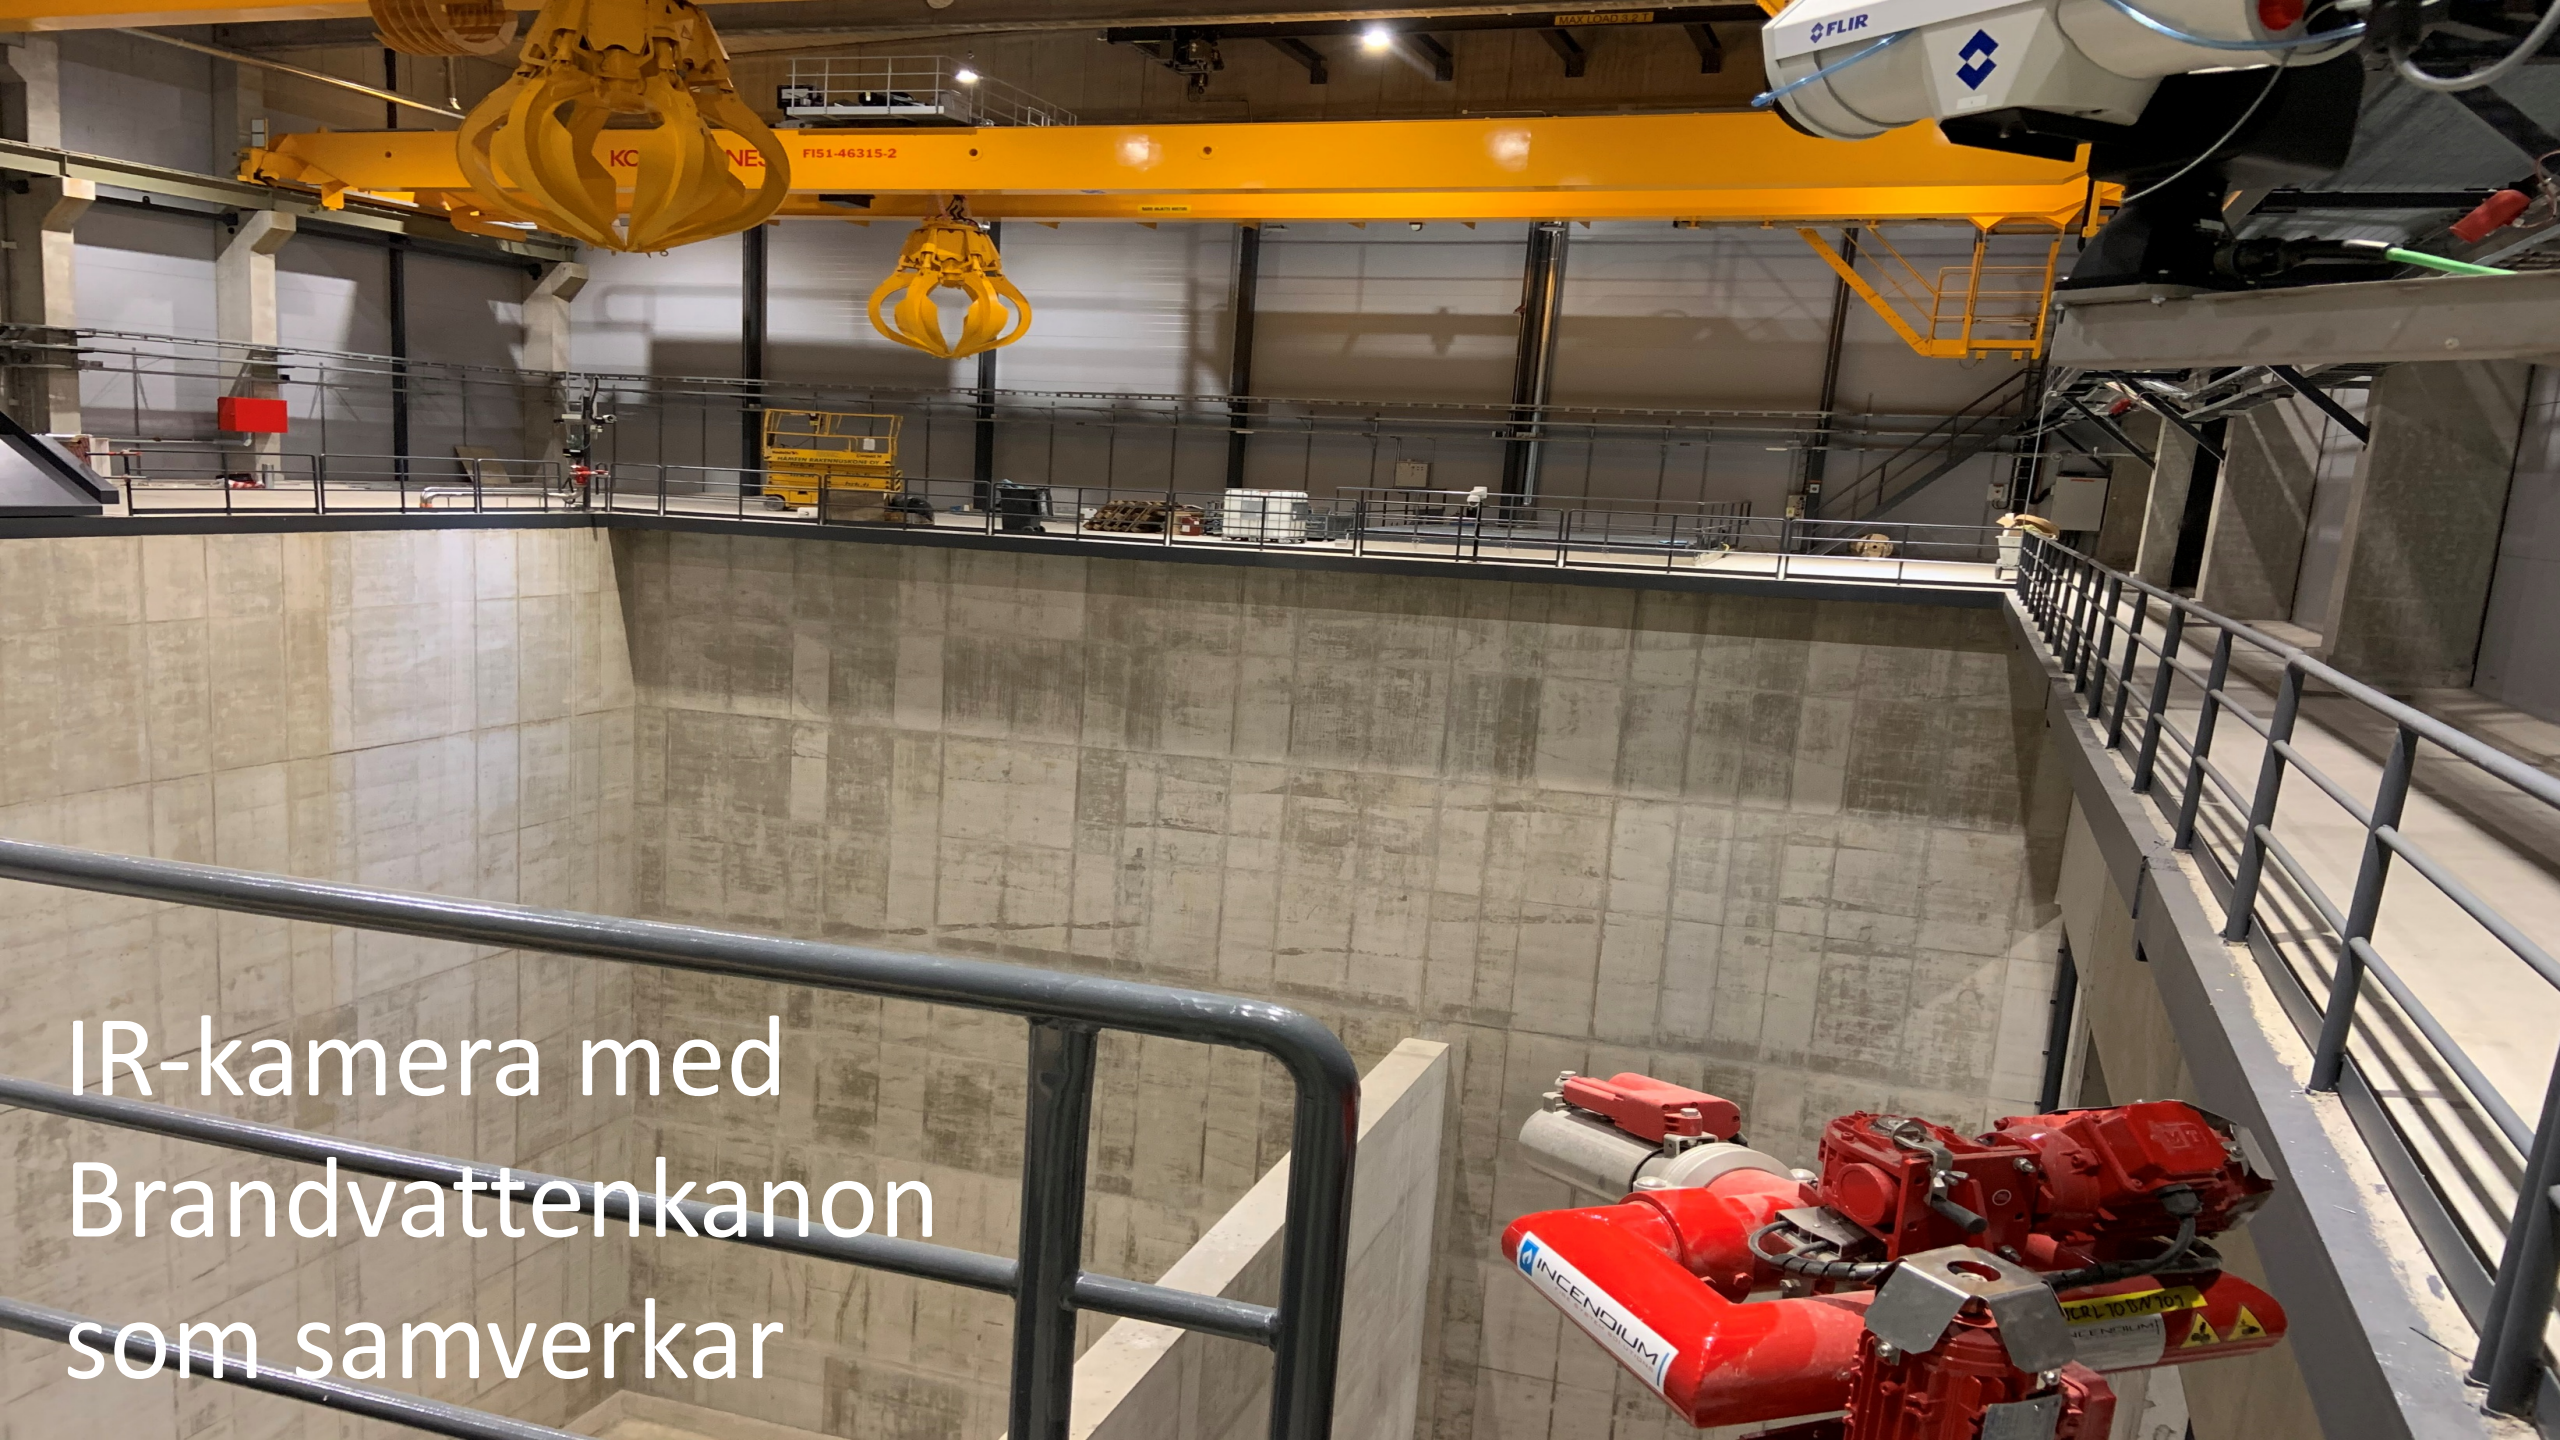

FBI's most wanted

- Benny Wallén aka Benny Benknäckaren
- Potentially very dangerous
- May carry weapons or hot beverages

ANALYS OCH STYRNING

IR-kamera med
Brandvattenkanon
som samverkar

A wide-angle photograph of a large industrial facility. A prominent yellow overhead crane spans across the upper part of the frame. Below it, a concrete platform with metal railings is visible. Several workers in high-visibility vests are positioned on the platform. In the center, a yellow mechanical gripper is suspended from the crane. The background features large, light-colored panels or walls. The lighting is bright and even.